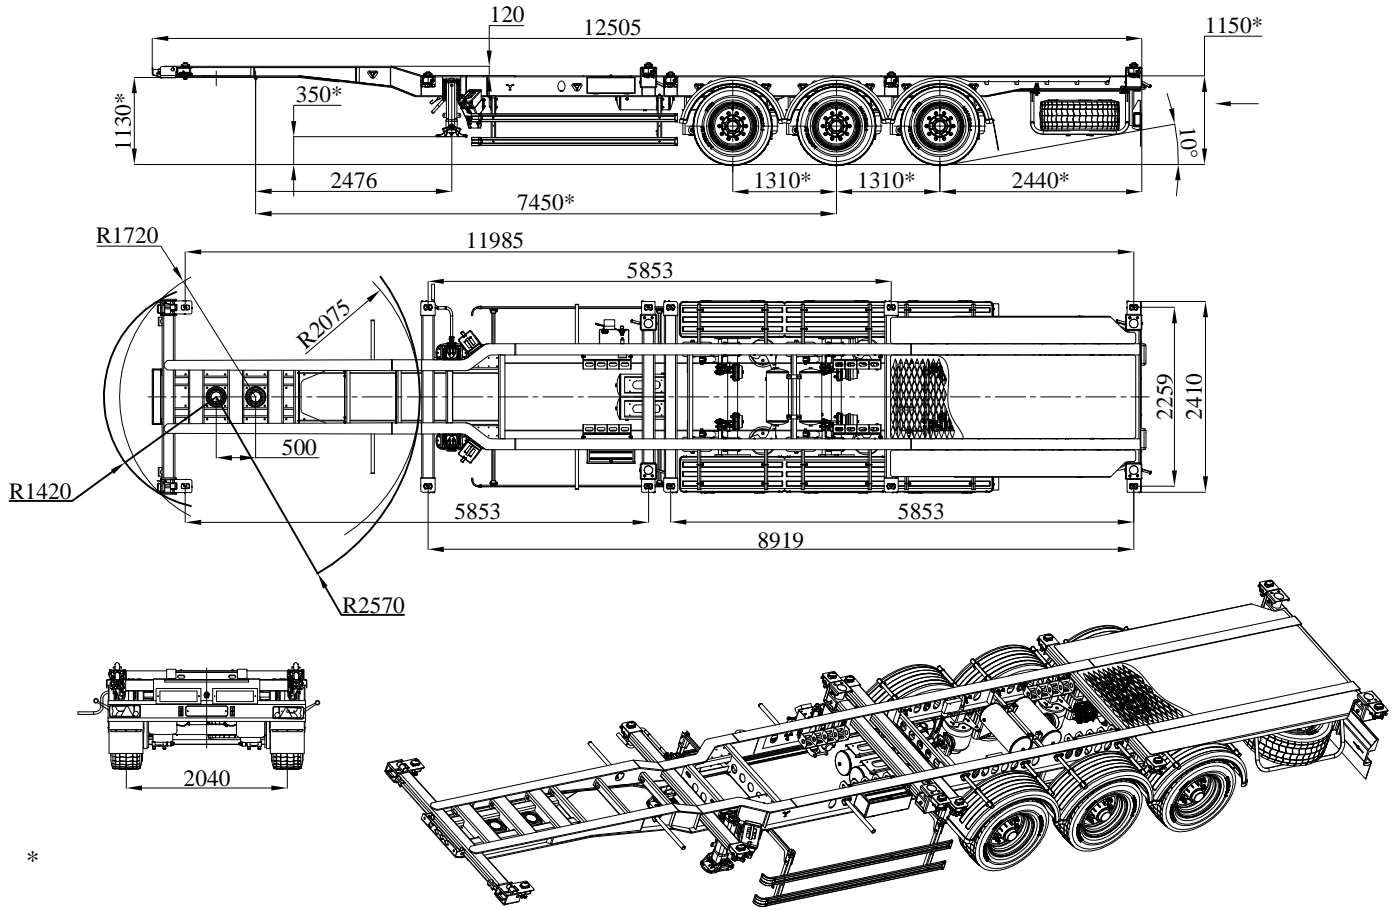

"

"

454038, . . . , 5  
 / : (351) 267-20-10,  
 Web: www.cmzap.ru

-9911.000000.053-

\*

			32500
			38000
			5600
			11100
			27000
			6+1
			385/55R22.5 160J
1 x 20' DC	1x20' HC		90
2 x 20' DC		LED	
1 x 20' DC + 1x20' HC		ABS 2s/2m	
1 x 30' DC	1x30' HC		
1 x 40' DC	1x40' HC Tunnel		

		( )
-9911.000000.053-		-
-9911.000000.053-	-01	+